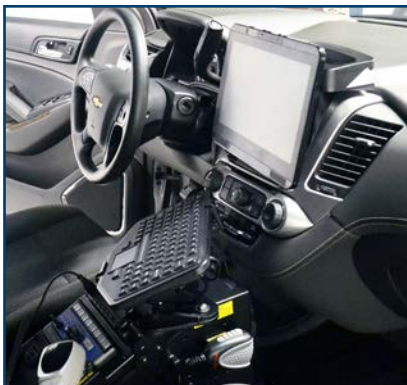

Mounting currently available for the following vehicles:

- 2015-2016 Chevrolet Tahoe PPV
- 2015 Dodge Charger Pursuit
- 2013-2016 Ford Interceptor Police Utility
- 2013-2016 Ford Interceptor Police Sedan
- 2016 Ford F150
- 2016 Ford Transit
- 2016 Ford F250-750 (coming soon)