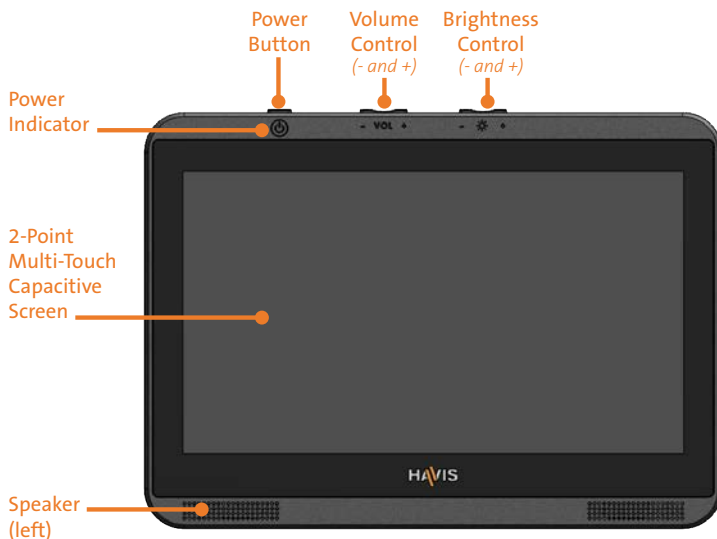

Fieldworks Direc BV
Veemarktkade 8
NL-5222 AE 's-Hertogenbosch

e-mail: info@fieldworks.nl
tel. +31(0) 73 624 1111
fax +31(0) 73 624 1112