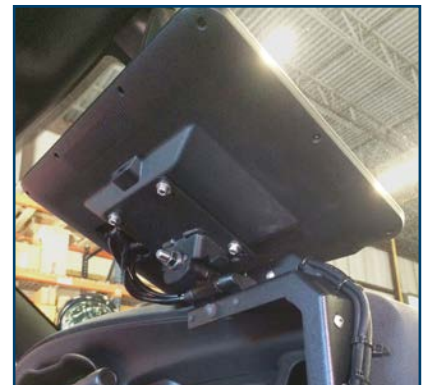

Mounting currently available for the following vehicles:

- 2015-2016 Chevrolet Tahoe PPV
- 2015 Dodge Charger Pursuit
- 2013-2016 Ford Interceptor Police Utility
- 2013-2016 Ford Interceptor Police Sedan
- 2016 Ford F150
- 2016 Ford Transit
- 2016 Ford F250-750 (coming soon)